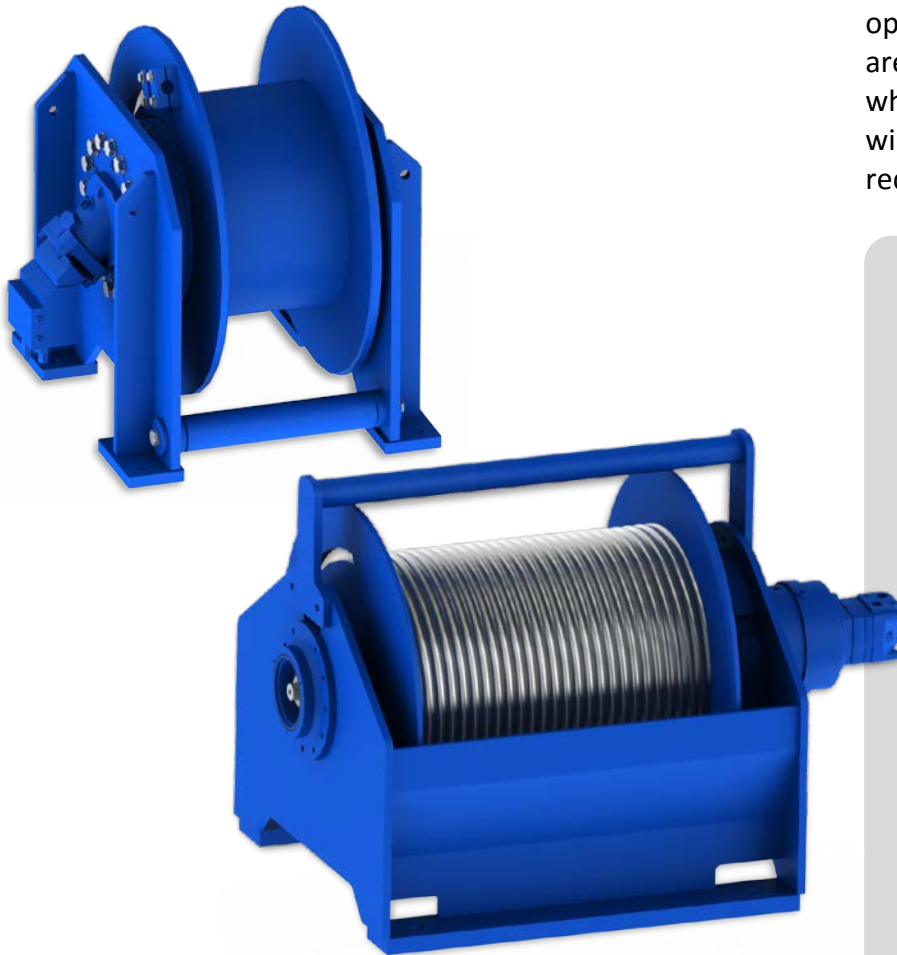

The **series MT-HPC** hydraulic planetary compact winches

Standard build with high quality planetary winch drive. Available in many varieties in pulling or lifting applications.

We are able to offer you many options as listed below. Below types are a small and general spectrum of what we can offer in these types of winches. Please inform us your requirement.

Standard features

- High quality planetary winch drive
- Multiple disk brake
- Oil filled
- 2-component paint system 150µm RAL 5002

Available options

- Galvanized drum guard €€
- Electric spindle limit switch €€
- Pressure roller
- Grooved drum
- Slack wire switch
- Wire rope
- Alternative dimensions
- Alternative speed / pulling force

Available control options

- Proportional local or remote control valve

The MT-HPC hydraulic planetary compact winch. A planetary winch suitable for many applications

MaRo Techniek

Hoge Balver 15 | 7207BR Zutphen | The Netherlands
Phone: +31 (0)575-538470 | Fax: +31 (0)575-538471
e-mail: info@marotechniek.nl